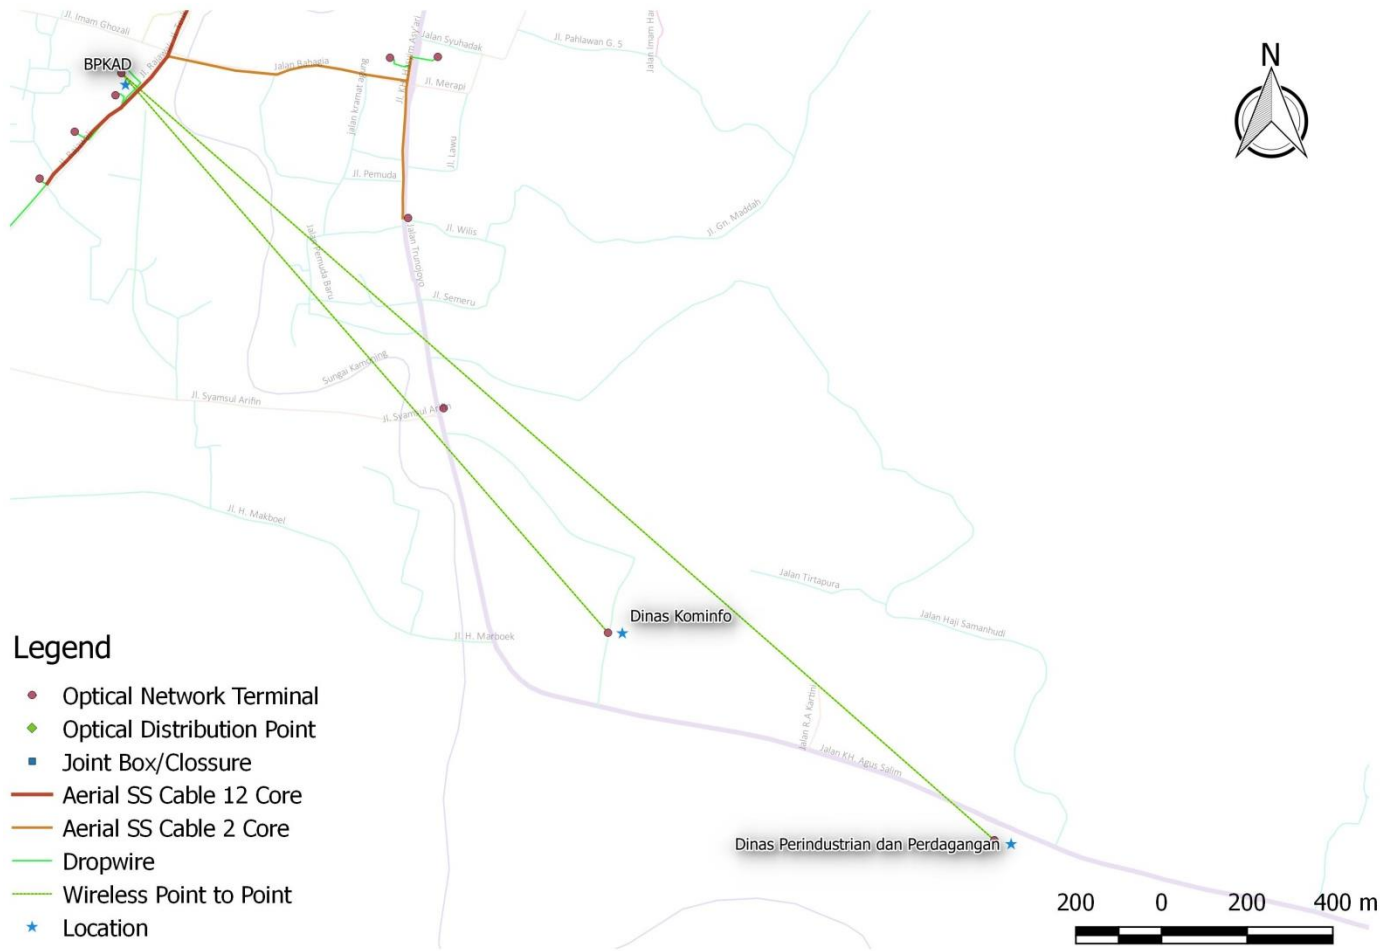

Legend

- Optical Network Terminal
- ◆ Optical Distribution Point
- Joint Box/Closure
- Aerial SS Cable 12 Core
- Aerial SS Cable 2 Core
- Dropwire
- - - Wireless Point to Point
- ★ Location

Legend

- Optical Network Terminal
- ◆ Optical Distribution Point
- Joint Box/Closure
- Aerial SS Cable 12 Core
- Aerial SS Cable 2 Core
- Dropwire
- Wireless Point to Point
- ★ Location

Legend

- Optical Network Terminal
- ◆ Optical Distribution Point
- Joint Box/Closure
- Aerial SS Cable 12 Core
- Aerial SS Cable 2 Core
- Dropwire
- Wireless Point to Point
- ★ Location