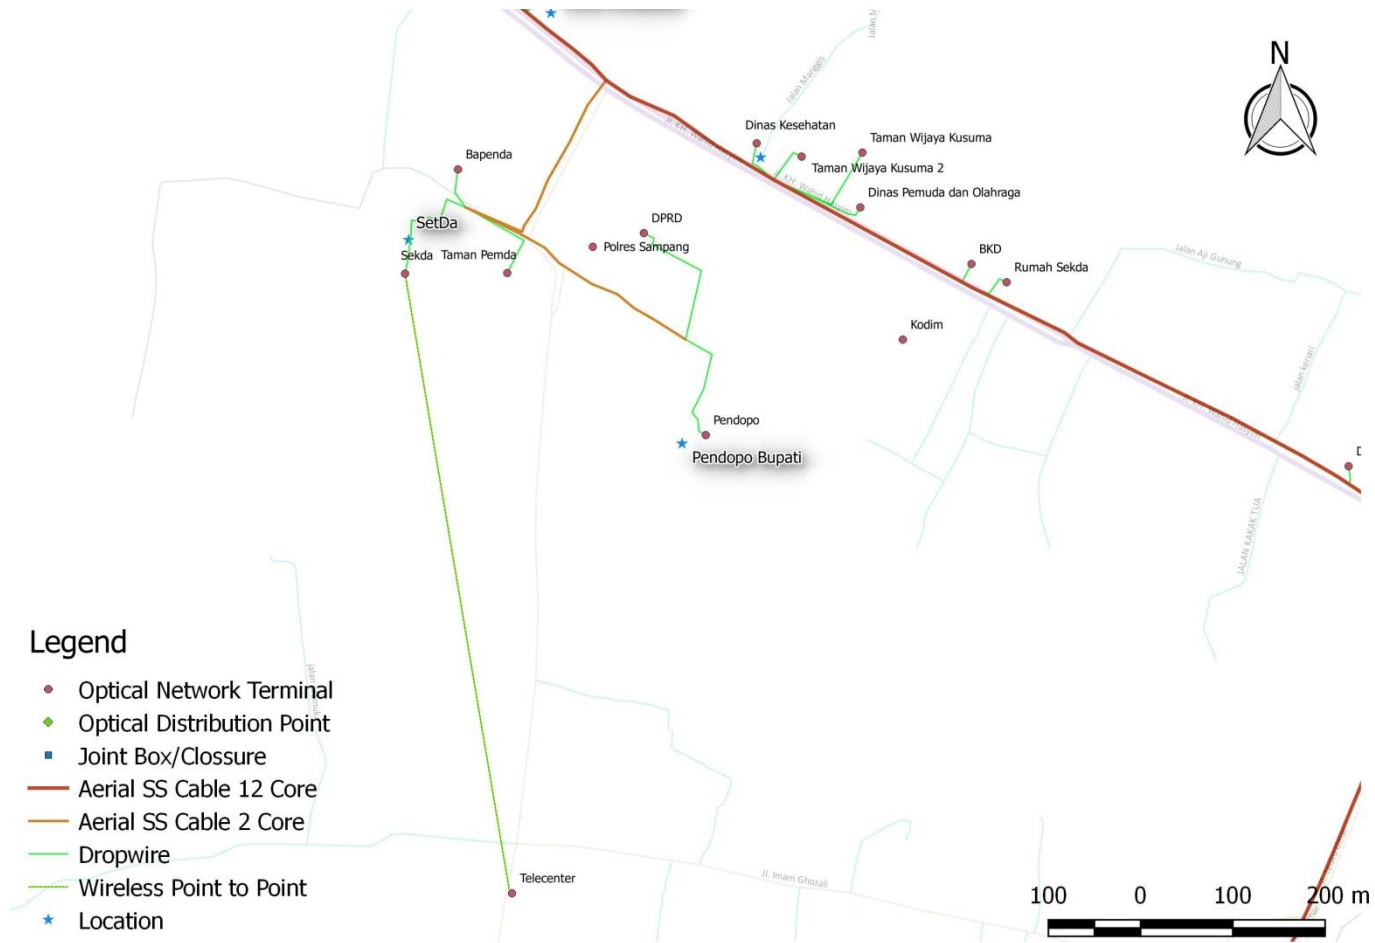

Legend

- Optical Network Terminal
- ◆ Optical Distribution Point
- Joint Box/Closure
- Aerial SS Cable 12 Core
- Aerial SS Cable 2 Core
- Dropwire
- - - Wireless Point to Point
- ★ Location

Legend

- Optical Network Terminal
- ◆ Optical Distribution Point
- Joint Box/Closure
- Aerial SS Cable 12 Core
- Aerial SS Cable 2 Core
- Dropwire
- Wireless Point to Point
- ★ Location

Legend

- Optical Network Terminal
- ◆ Optical Distribution Point
- Joint Box/Closure
- Aerial SS Cable 12 Core
- Aerial SS Cable 2 Core
- Dropwire
- Wireless Point to Point
- ★ Location