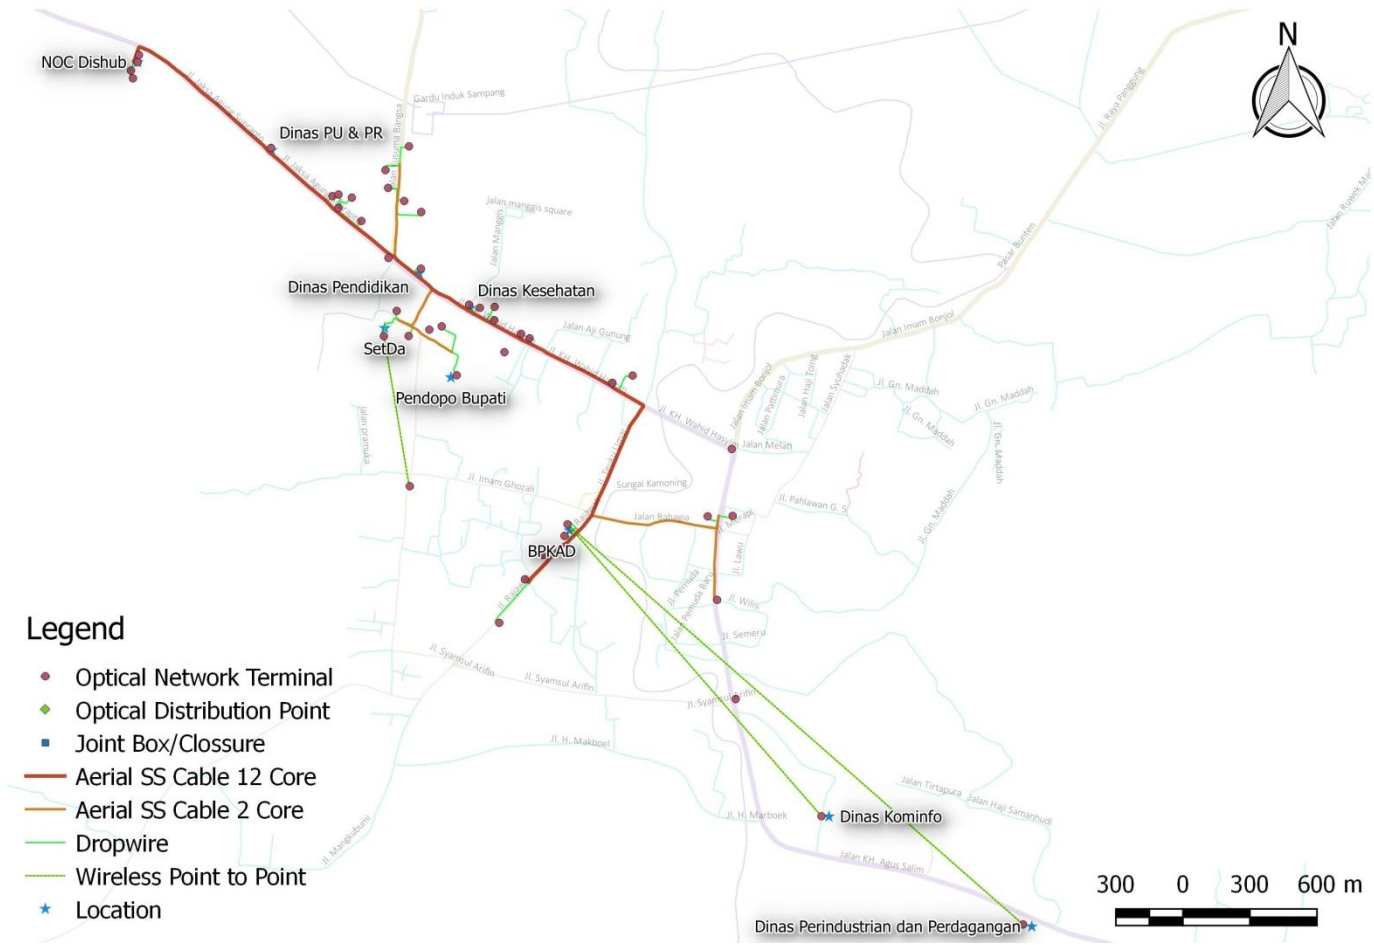

Legend

- Optical Network Terminal
- ◆ Optical Distribution Point
- Joint Box/Closure
- Aerial SS Cable 12 Core
- Aerial SS Cable 2 Core
- Dropwire
- - - Wireless Point to Point
- ★ Location

Legend

- Optical Network Terminal
- ◆ Optical Distribution Point
- Joint Box/Closure
- Aerial SS Cable 12 Core
- Aerial SS Cable 2 Core
- Dropwire
- Wireless Point to Point
- ★ Location

Legend

- Optical Network Terminal
- ◆ Optical Distribution Point
- Joint Box/Closure
- Aerial SS Cable 12 Core
- Aerial SS Cable 2 Core
- Dropwire
- Wireless Point to Point
- ★ Location