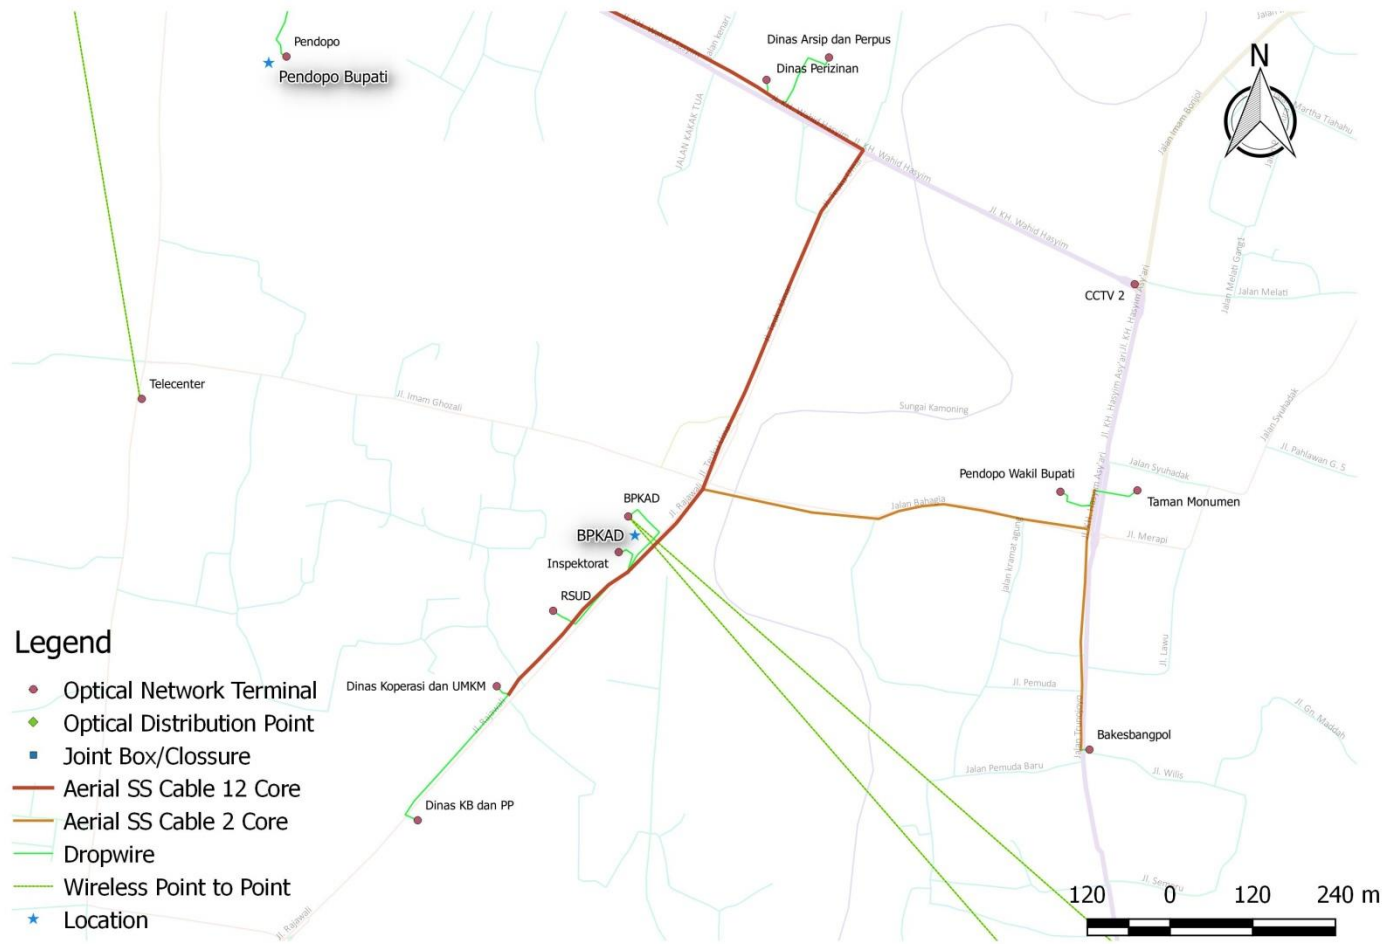

Legend

- Optical Network Terminal
- ◆ Optical Distribution Point
- Joint Box/Closure
- Aerial SS Cable 12 Core
- Aerial SS Cable 2 Core
- Dropwire
- - - Wireless Point to Point
- ★ Location

Legend

- Optical Network Terminal
- ◆ Optical Distribution Point
- Joint Box/Closure
- Aerial SS Cable 12 Core
- Aerial SS Cable 2 Core
- Dropwire
- Wireless Point to Point
- ★ Location

Legend

- Optical Network Terminal
- ◆ Optical Distribution Point
- Joint Box/Closure
- Aerial SS Cable 12 Core
- Aerial SS Cable 2 Core
- Dropwire
- Wireless Point to Point
- ★ Location